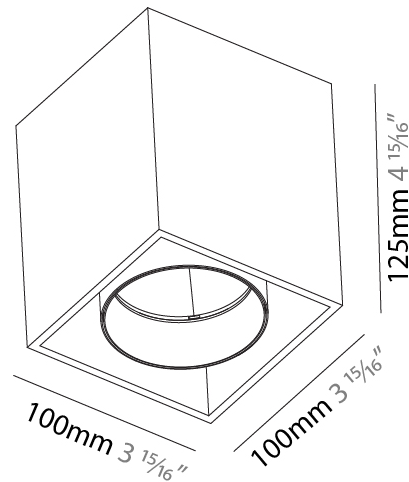

1. To build a product code in our configurator select the specify button on the base model # product page
2. To build a manual product code on this datasheet choose from the options listed below in blue font and add the suffix to the base model #

GENERAL

Series: Dice
Subseries: Dice ON
Partner: Prolicht
Division: Architectural
Installation: Surface
Product Type: Ceiling Surface
Mounting Location: Ceiling
Light Distribution: Downlight

PHYSICAL

Shape: Cube
Length (mm): 100
Length (in): 3 ¹⁵/₁₆
Width (mm): 100
Width (in): 3 ¹⁵/₁₆
Height (mm): 125
Height (in): 4 ¹⁵/₁₆
Weight (kg): 0.87
Weight (lbs): 1.92
Fixture Finish: SSR / BKV / CWI / CRY / HAB / UFT / ITA / RUA / FTG / MYG / LOD / PUS / FRO / FUP / KIA / POP / BLS / SPG / MEY / GOH / CHC / COM / ABZ / JAG / OBR / MOS / ROR
Fixture Material: Aluminum Die Cast

ELECTRICAL

Lamp Type: LED (Zhaga Standard)
Input Wattage (W): 10.1
Total Output Wattage (W): 9.25
Dimming: Tri-Mode (Non-Dimming and Phase Dimming (120Vac only) and 0-10V Dimming)
Driver Included: Yes
Driver Location: Integrated
Driver Type: Constant Current - Universal
Driver Class: Class 2
Input Voltage (V): 120 - 277
Constant Current (MA): 250

LED

Color Temperature (°K): 2700 / 3000 / 3500 / 4000
Max. Delivered Lumen (lm): 660 / 680 / 715 / 730
CRI: >90 CRI
Lamp Life (hrs): 50000

OPTICAL

Reflector^o: 14 / 19 / 36

RATINGS AND CERTIFICATIONS

Certified By: Certified for North American Standards
IP rating: IP20