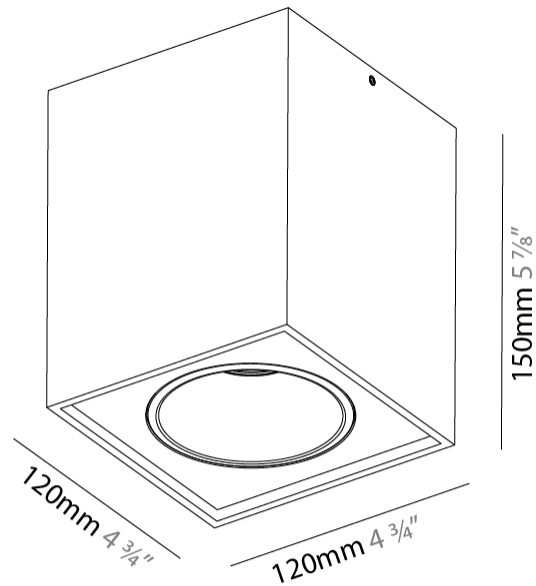

1. To build a product code in our configurator select the specify button on the base model # product page
2. To build a manual product code on this datasheet choose from the options listed below in blue font and add the suffix to the base model #

GENERAL

Series: Dice
Subseries: Dice Invader
Partner: Prolicht
Division: Architectural
Installation: Surface
Product Type: Ceiling Surface
Mounting Location: Ceiling
Light Distribution: Downlight

PHYSICAL

Shape: Cube
Length (mm): 120
Length (in): 4 ¾
Width (mm): 120
Width (in): 4 ¾
Height (mm): 150
Height (in): 5 ⅞
Weight (kg): 1.53
Weight (lbs): 3.37

Fixture Finish: SSR / BKV / CWI / CRY / HAB / UFT / ITA / RUA / FTG / MYG / LOD / PUS / FRO / FUP / KIA / POP / BLS / SPG / MEY / GOH / CHC / COM / ABZ / JAG / OBR / MOS / ROR
Fixture Material: Aluminum Die Cast

ELECTRICAL

Lamp Type: LED (Zhaga Standard)
Input Wattage (W): 10.1
Total Output Wattage (W): 9.8
Dimming: Non-Dimmable
Driver Included: Yes
Driver Location: Integrated
Driver Type: Constant Current
Driver Class: Class 2
Input Voltage (V): 120
Constant Current (MA): 350
Upon Request: 0-10V Dimming / Phase Dimming 120Vac only / Non-dimming 120-277Vac

LED

Number of LEDs: 1
Color Temperature (°K): 2700 / 3000 / 3500 / 4000
Max. Delivered Lumen (lm): 660 / 680 / 715 / 730
CRI: >90 CRI
Efficiency (%): 88
Lamp Life (hrs): 50000

OPTICAL

Reflector: 20 / 40 / 60

RATINGS AND CERTIFICATIONS

Certified By: Certified for North American Standards
IP rating: IP20