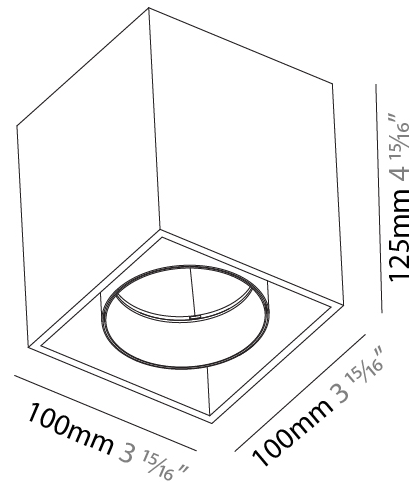

1. To build a product code in our configurator select the specify button on the base model # product page
2. To build a manual product code on this datasheet choose from the options listed below in blue font and add the suffix to the base model #

GENERAL

Series: Dice
Subseries: Dice ON
Partner: Prolicht
Division: Architectural
Installation: Surface
Product Type: Ceiling Surface
Mounting Location: Ceiling
Light Distribution: Downlight

PHYSICAL

Shape: Cube
Length (mm): 100
Length (in): 3 ¹⁵/₁₆
Width (mm): 100
Width (in): 3 ¹⁵/₁₆
Height (mm): 125
Height (in): 4 ¹⁵/₁₆
Weight (kg): 0.87
Weight (lbs): 1.92
Fixture Finish: SSR / BKV / CWI / CRY / HAB / UFT / ITA / RUA / FTG / MYG / LOD / PUS / FRO / FUP / KIA / POP / BLS / SPG / MEY / GOH / CHC / COM / ABZ / JAG / OBR / MOS / ROR
Fixture Material: Aluminum Die Cast

ELECTRICAL

Lamp Type: LED (Zhaga Standard)
Input Wattage (W): 10.1
Total Output Wattage (W): 9.25
Dimming: Tri-Mode (Non-Dimming and Phase Dimming (120Vac only) and 0-10V Dimming)
Driver Included: Yes
Driver Location: Integrated
Driver Type: Constant Current - Universal
Driver Class: Class 2
Input Voltage (V): 120 - 277
Constant Current (MA): 250

LED

Color Temperature (°K): 2700 / 3000 / 3500 / 4000
Max. Delivered Lumen (lm): 660 / 680 / 715 / 730
CRI: >90 CRI
Lamp Life (hrs): 50000

OPTICAL

Reflector^o: 14 / 19 / 36

RATINGS AND CERTIFICATIONS

Certified By: Certified for North American Standards
IP rating: IP20