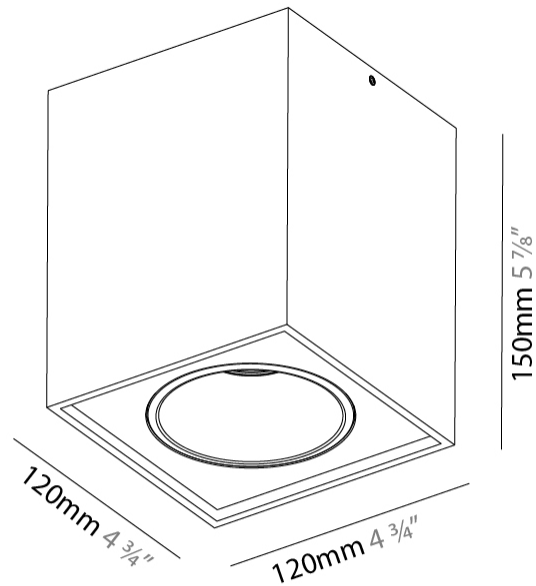

1. To build a product code in our configurator select the specify button on the base model # product page
2. To build a manual product code on this datasheet choose from the options listed below in blue font and add the suffix to the base model #

GENERAL

Series: Dice
Subseries: Dice Invader
Partner: Prolicht
Division: Architectural
Installation: Surface
Product Type: Ceiling Surface
Mounting Location: Ceiling
Light Distribution: Downlight

PHYSICAL

Shape: Cube
Length (mm): 120
Length (in): 4 ¾
Width (mm): 120
Width (in): 4 ¾
Height (mm): 150
Height (in): 5 ⅞
Weight (kg): 1.53
Weight (lbs): 3.37
Fixture Finish: SSR / BKV / CWI / CRY / HAB / UFT / ITA / RUA / FTG / MYG / LOD / PUS / FRO / FUP / KIA / POP / BLS / SPG / MEY / GOH / CHC / COM / ABZ / JAG / OBR / MOS / ROR
Fixture Material: Aluminum Die Cast

ELECTRICAL

Lamp Type: LED (Zhaga Standard)
Input Wattage (W): 10.1
Total Output Wattage (W): 9.8
Dimming: Non-Dimmable
Driver Included: Yes
Driver Location: Integrated
Driver Type: Constant Current
Driver Class: Class 2
Input Voltage (V): 120
Constant Current (MA): 350
Upon Request: 0-10V Dimming / Phase Dimming 120Vac only / Non-dimming 120-277Vac

LED

Number of LEDs: 1
Color Temperature (°K): 2700 / 3000 / 3500 / 4000
Max. Delivered Lumen (lm): 660 / 680 / 715 / 730
CRI: >90 CRI
Efficiency (%): 88
Lamp Life (hrs): 50000

OPTICAL

Reflector: 20 / 40 / 60

RATINGS AND CERTIFICATIONS

Certified By: Certified for North American Standards
IP rating: IP20